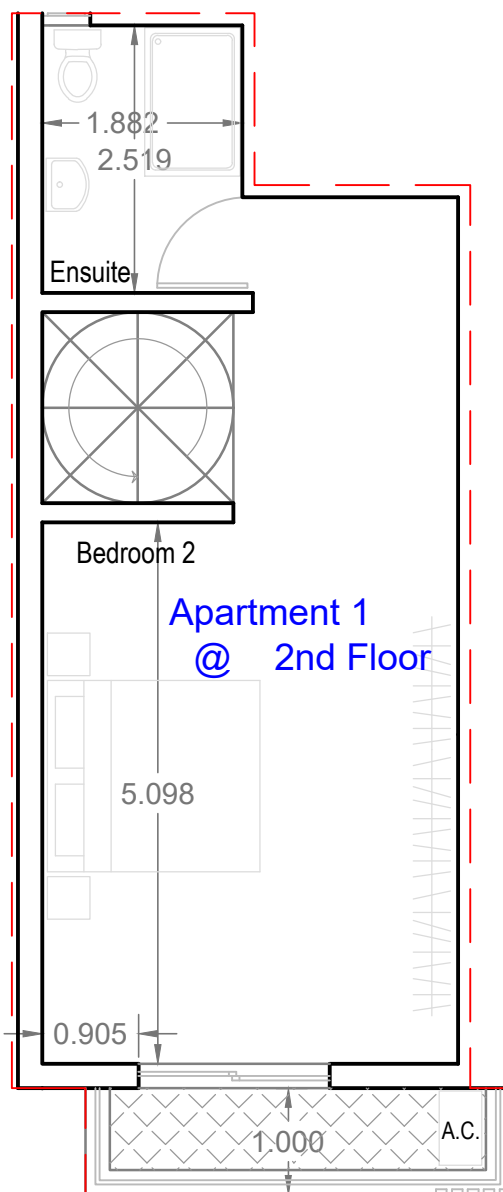

Apartment 1  
 Int. Area Sqm 87.52  
 Ext. Area Sqm 11.24  
 Tot. Area Sqm 98.76

Apartment 1  
 Scale 1:100