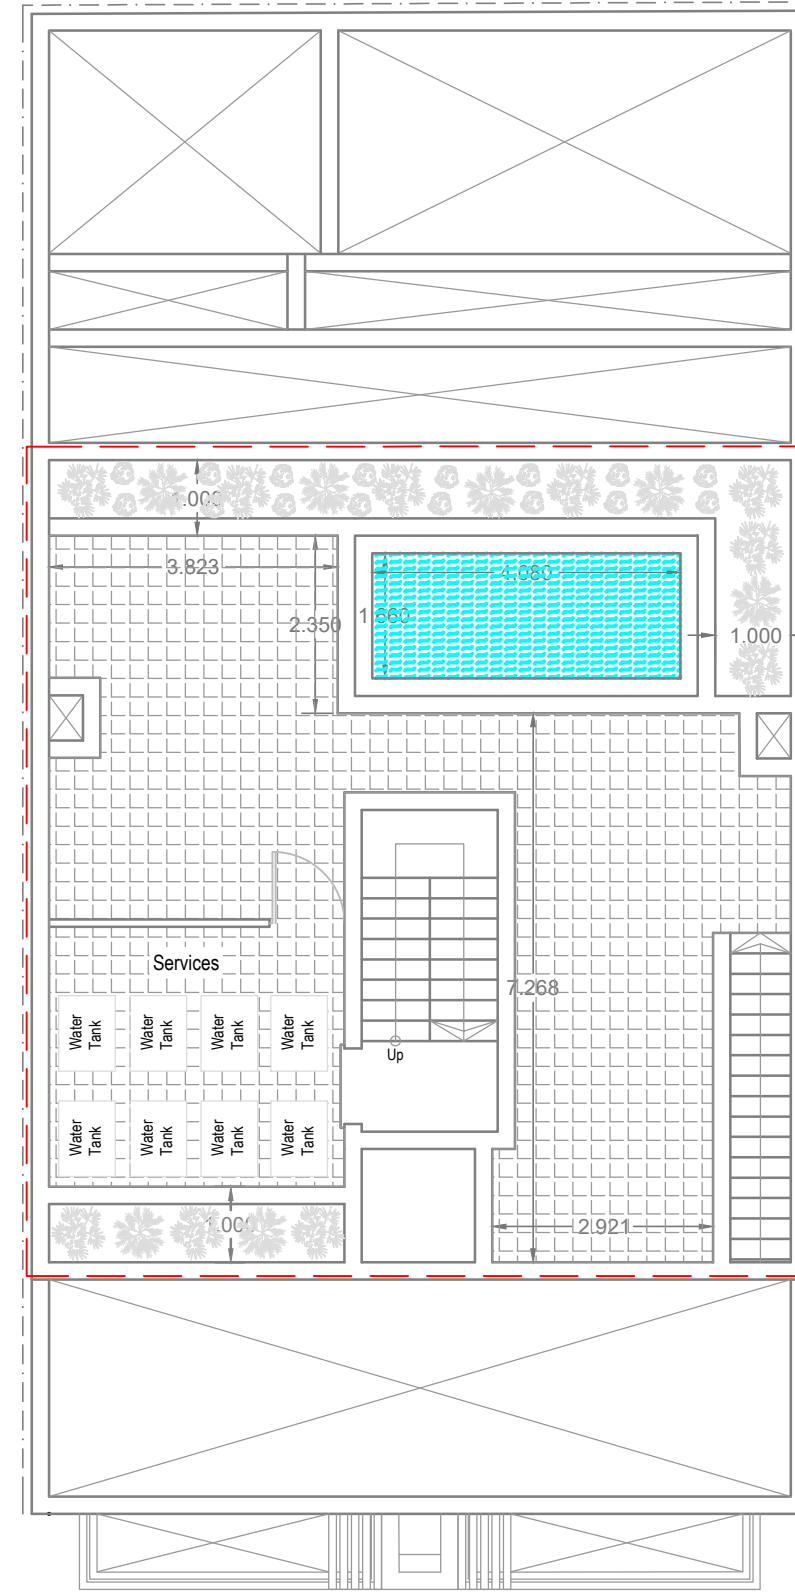

Penthouse
Scale 1:100

Penthouse
Int. Area Sqm 103.41
Ext. Area Sqm 151.41
Tot. Area Sqm 254.82

Penthouse @ Roof Level
Scale 1:100